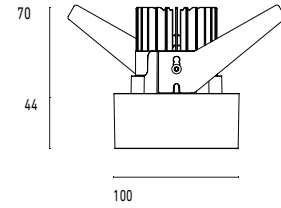

### Model

<b>Name</b>	Mono 100 Type 2 Recessed Downlighter
<b>Finish</b>	Structured Black
<b>Area</b>	Indoor

### System

<b>Power (Luminaire)</b>	16W
<b>Power (System)</b>	19W
<b>Voltage</b>	240V-AC
<b>Optics</b>	Rotationally Symmetrical Direct 15°
<b>Colour Temperature</b>	2700°K
<b>Luminous Flux</b>	1314lm
<b>TM30</b>	Rf95 Rg103
<b>CRI</b>	Ra97
<b>Lumen Maintenance</b>	L90 B10 50000hrs
<b>Chromacity</b>	<3 McAdam Step Ellipse
<b>Articulation</b>	Fixed
<b>Cut-Out</b>	
<b>Ingress Protection</b>	IP44
<b>Control Device</b>	Remote DALI (Included)
<b>Class</b>	III